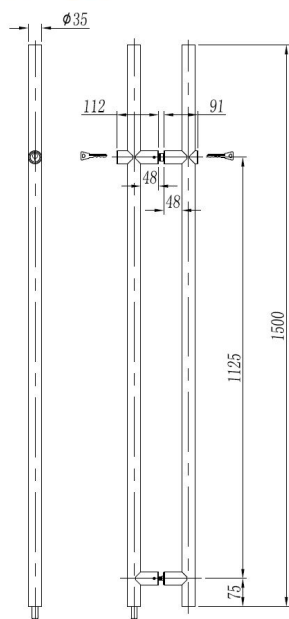

PRODUCT SHEET

Description:

Door Bar Handle Lock $\varnothing 35 \times 1500$ mm W/Cylinder On Both Sides, SS304 Brushed, W/Dust Free Floor Socket, F/8-12mm, W/5, Metal Keys W/SISO, 5000 KD, cc:1125mm, Cylinder Hole $\varnothing 19$ mm, & Bottom Hole $\varnothing 13$ mm. Latch Size: 40mm.

Item number:

14.60.615-0

Units	Box	Carton	HS Code	Barcode
Set	1	6	8301401100	 5704866052337

SISO A/S

Mileparken 11
DK-2740 Skovlunde
Denmark
VAT: DK 24786013

Phone +45 45 830 900

www.siso.dk
siso@siso.dk

Danske Bank
Nytorv Branch
Copenhagen
SWIFT: DABADKKK